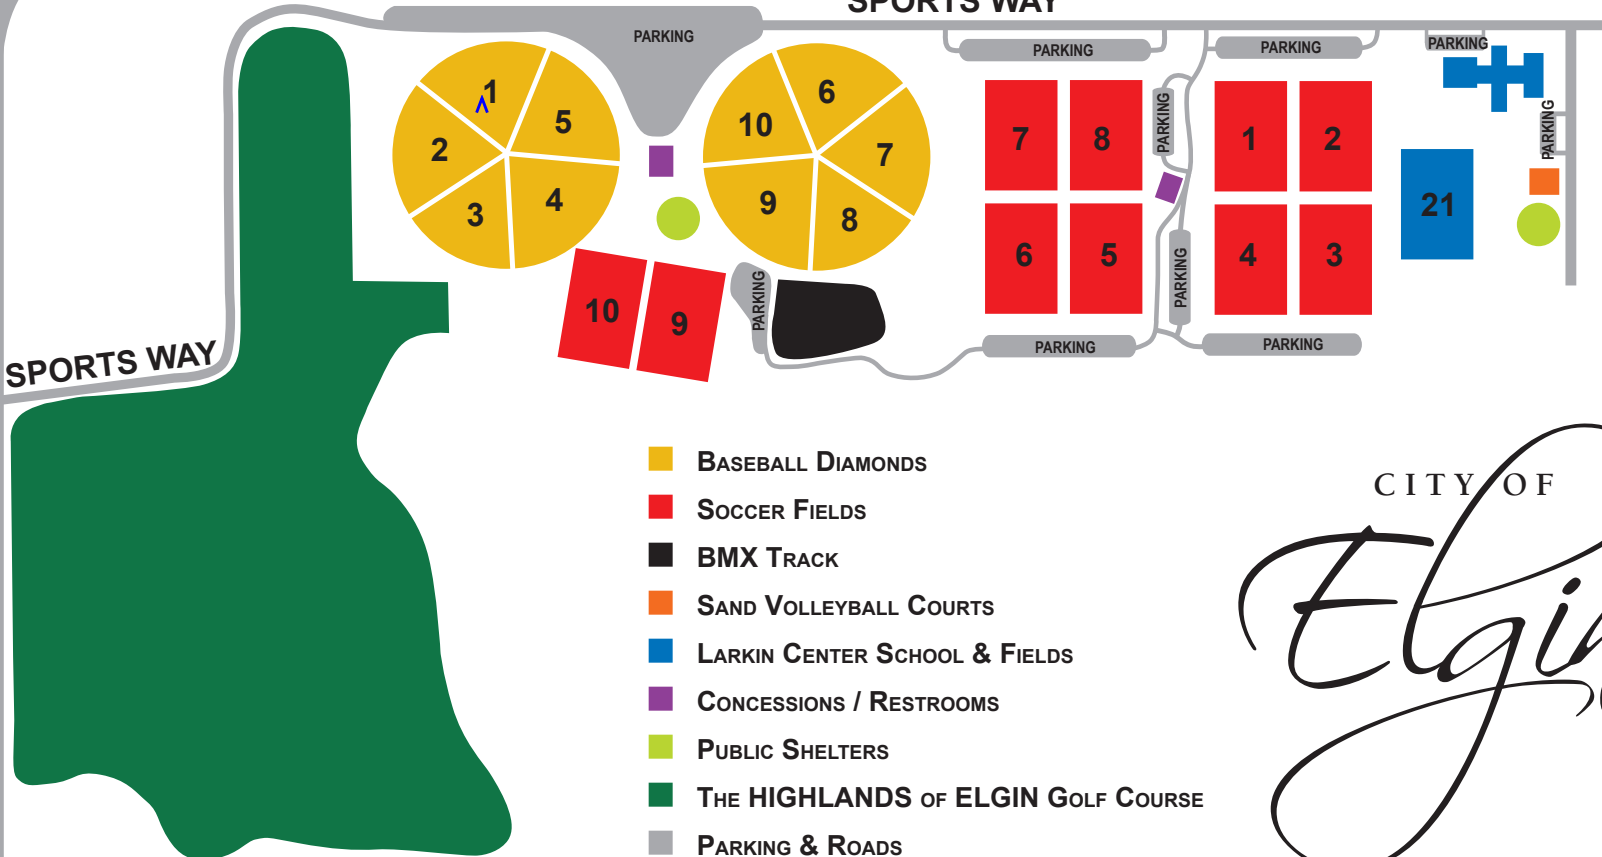

ELGIN SPORTS COMPLEX

ROUTE 31
(State Street)

US ROUTE 20 (Lake Street)

McLEAN BOULEVARD

SPORTS WAY

SPORTS WAY

- BASEBALL DIAMONDS
- SOCCER FIELDS
- BMX TRACK
- SAND VOLLEYBALL COURTS
- LARKIN CENTER SCHOOL & FIELDS
- CONCESSIONS / RESTROOMS
- PUBLIC SHELTERS
- THE HIGHLANDS OF ELGIN GOLF COURSE
- PARKING & ROADS

CITY OF

Elgin